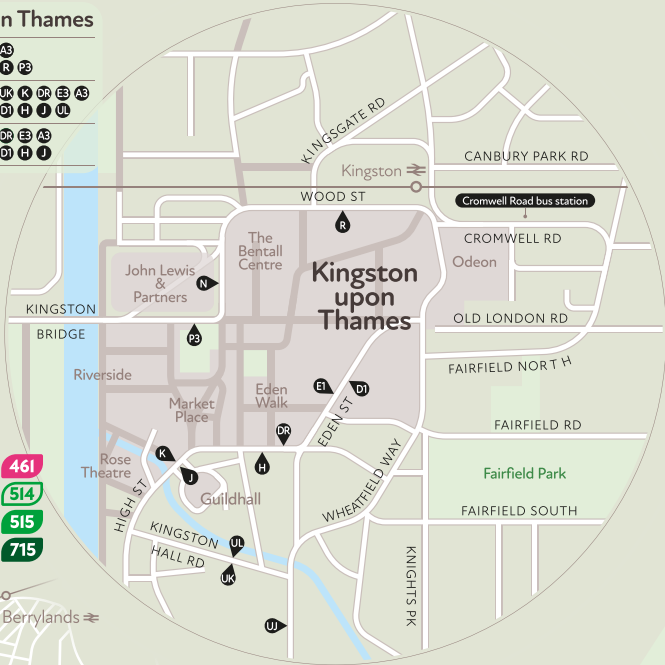

where your buses stop in Addlestone

- 456 towards Staines Woking 0 1 2 3 4 5 6 7 8 9
- 461 towards Kingston St Peter's Hospital 0 1 2 3 4 5 6 7 8 9
- 557 towards Sunbury via Green Ln Sunbury via Ottershaw 0 1 2 3 4

where your buses stop in Woking

- 28 towards Woking rail station Guildford 0 1 2 3 4 5 6 7 8 9
- 436 towards Brooklands & Weybridge 0 1 2 3 4 5 6 7 8 9
- 437 towards Brooklands & Weybridge 0 1 2 3 4 5 6 7 8 9
- 456 towards Staines 0 1 2 3 4 5 6 7 8 9

where your buses stop in Kingston upon Thames

- 461 towards Cromwell Road bus station St Peter's Hospital 0 1 2 3 4 5 6 7 8 9
- 514 515 towards Cromwell Road bus station Brooklands Centre 0 1 2 3 4 5 6 7 8 9
- 715 towards Cromwell Road bus station Guildford 0 1 2 3 4 5 6 7 8 9

where your buses stop in Epsom

- 408 towards Leatherhead Epsom rail station 0 1 2 3 4 5 6 7 8 9
- 479 towards Leatherhead & Guildford 0 1 2 3 4 5 6 7 8 9
- E5 towards Langley Vale Watersedge 0 1 2 3 4 5 6 7 8 9
- E16 towards Worcester Park Epsom High Street 0 1 2 3 4 5 6 7 8 9