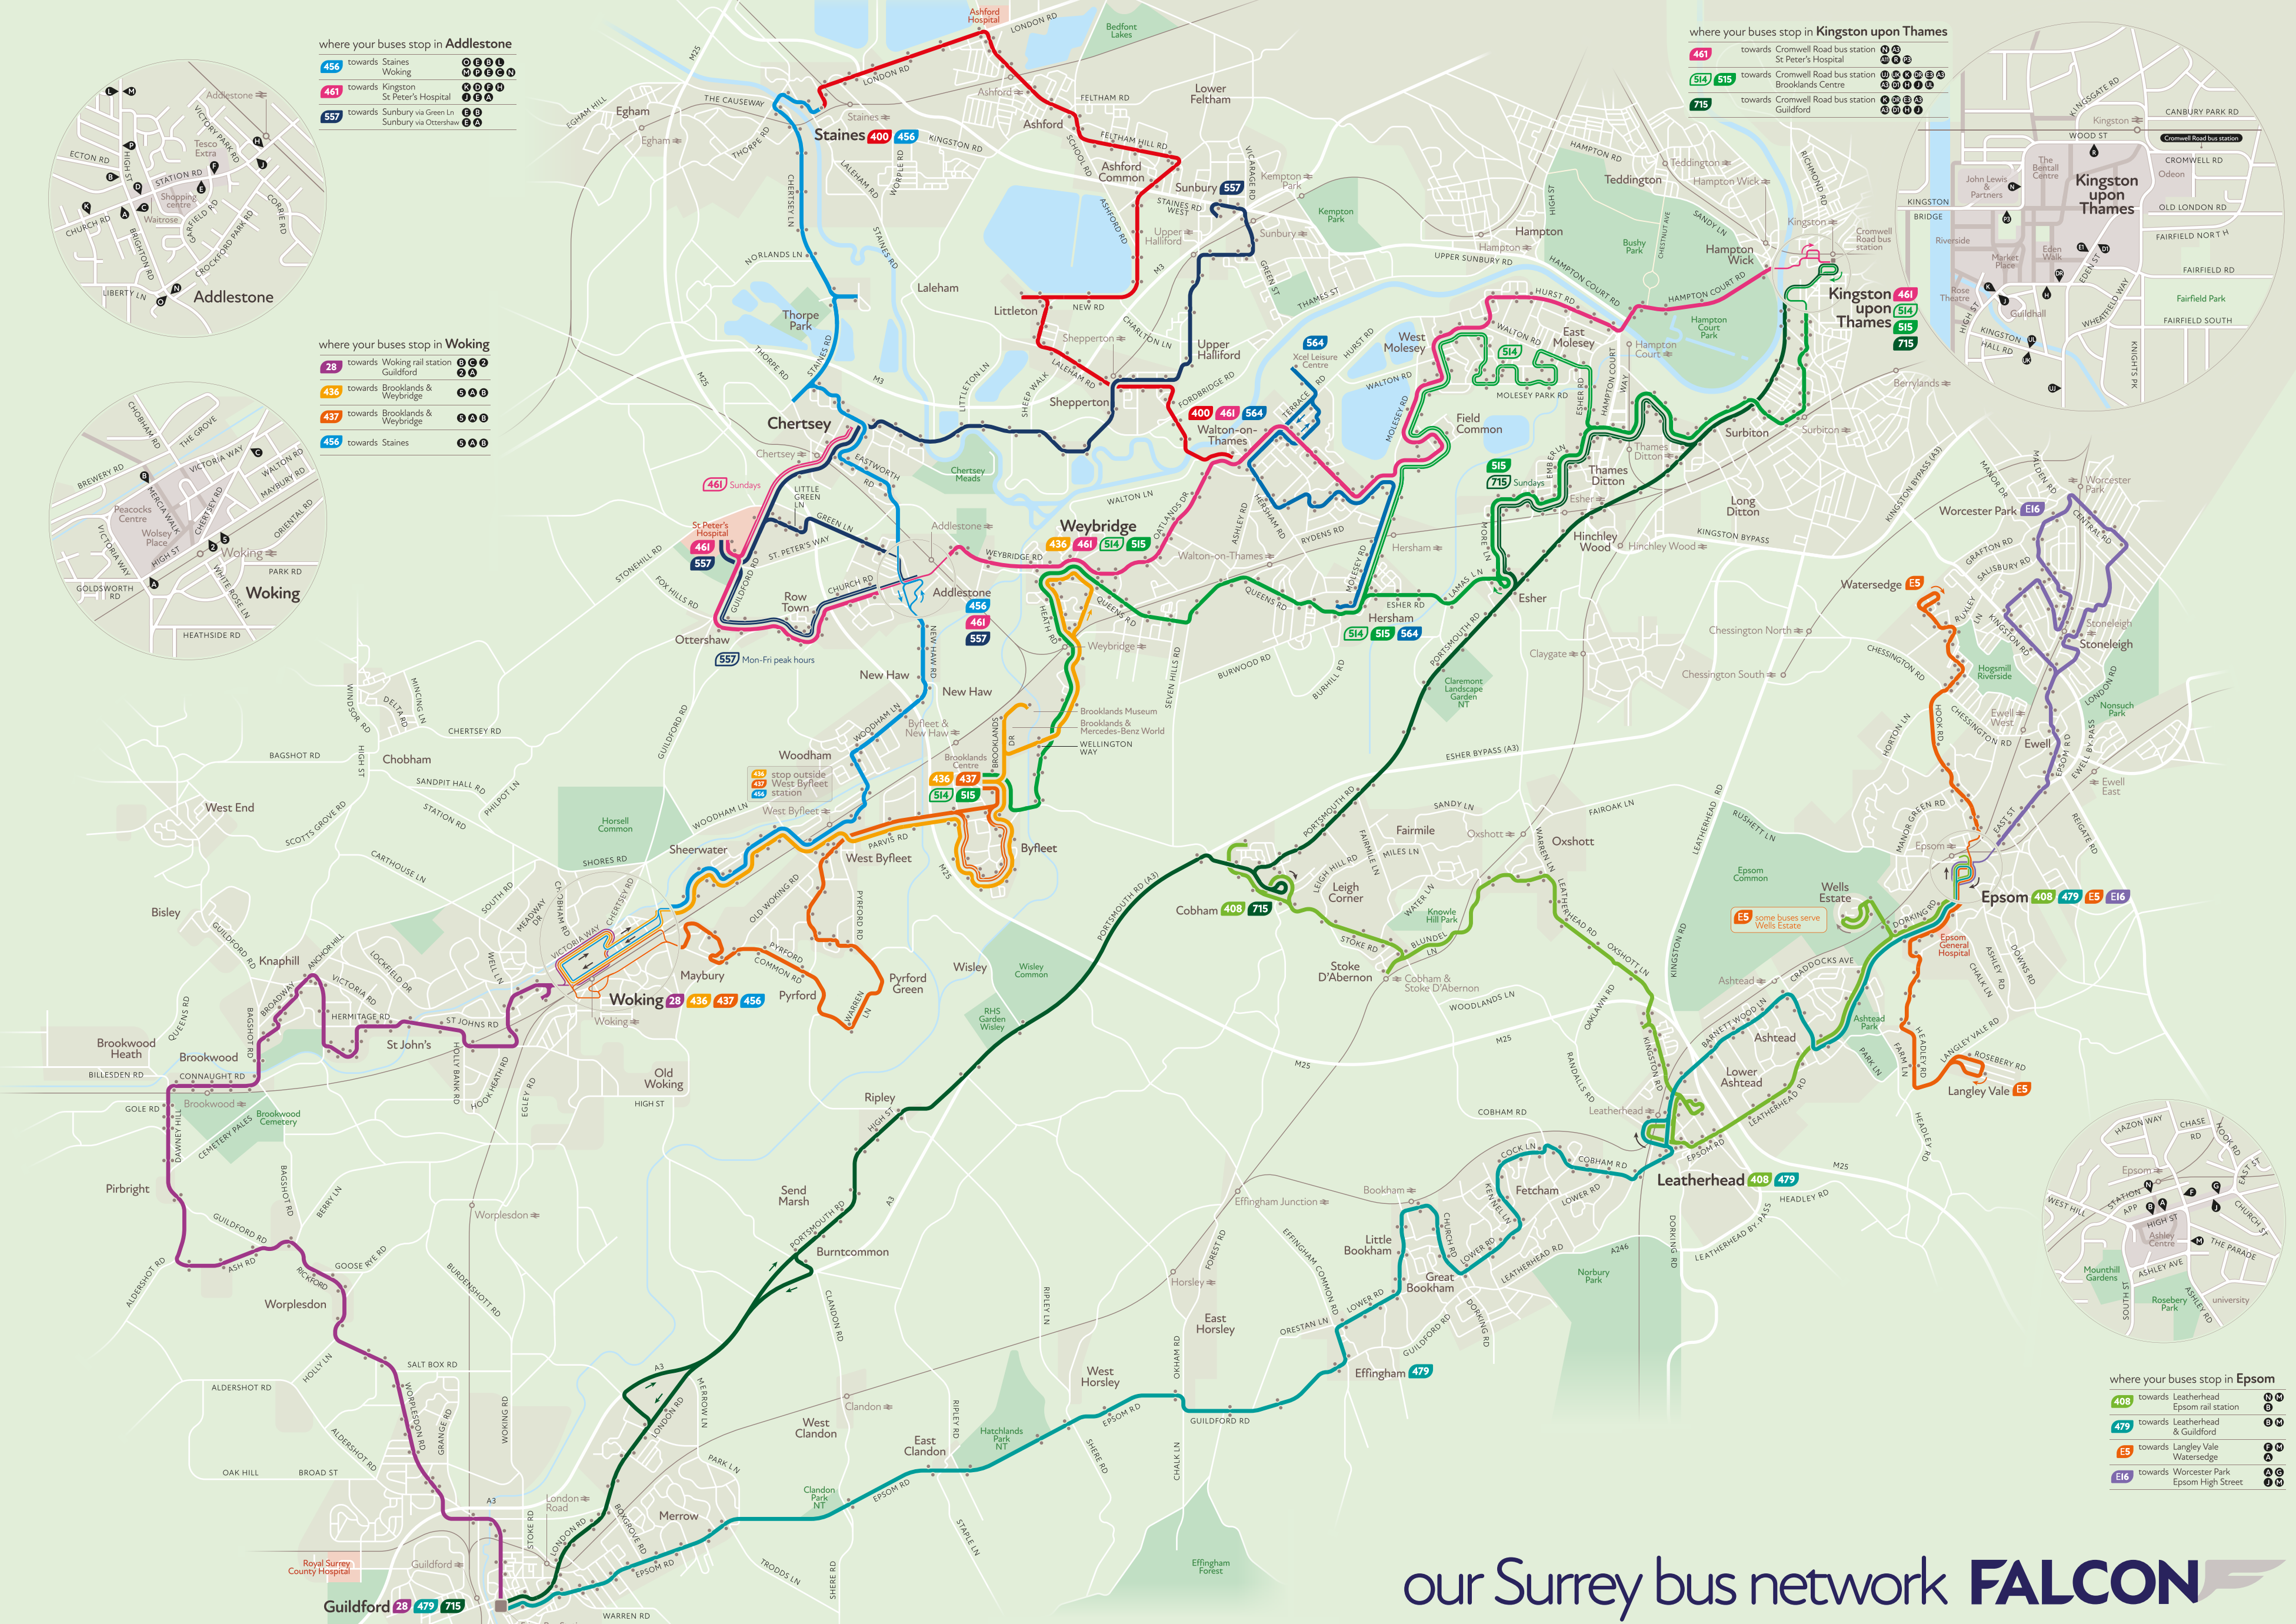

where your buses stop in Addlestone

- 456 towards Staines Woking 0 1 2 3 4 5 6 7 8 9
- 461 towards Kingston St Peter's Hospital 0 1 2 3 4 5 6 7 8 9
- 557 towards Sunbury via Green Ln Sunbury via Ottershaw 0 1 2 3 4

where your buses stop in Woking

- 28 towards Woking rail station Guildford 0 1 2 3 4 5 6 7 8 9
- 436 towards Brooklands & Weybridge 0 1 2 3 4 5 6 7 8 9
- 437 towards Brooklands & Weybridge 0 1 2 3 4 5 6 7 8 9
- 456 towards Staines 0 1 2 3 4 5 6 7 8 9

where your buses stop in Kingston upon Thames

- 461 towards Cromwell Road bus station St Peter's Hospital 0 1 2 3 4 5 6 7 8 9
- 514 515 towards Cromwell Road bus station Brooklands Centre 0 1 2 3 4 5 6 7 8 9
- 715 towards Cromwell Road bus station Guildford 0 1 2 3 4 5 6 7 8 9

where your buses stop in Epsom

- 408 towards Leatherhead Epsom rail station 0 1 2 3 4 5 6 7 8 9
- 479 towards Leatherhead & Guildford 0 1 2 3 4 5 6 7 8 9
- E5 towards Langley Vale Watersedge 0 1 2 3 4 5 6 7 8 9
- E16 towards Worcester Park Epsom High Street 0 1 2 3 4 5 6 7 8 9